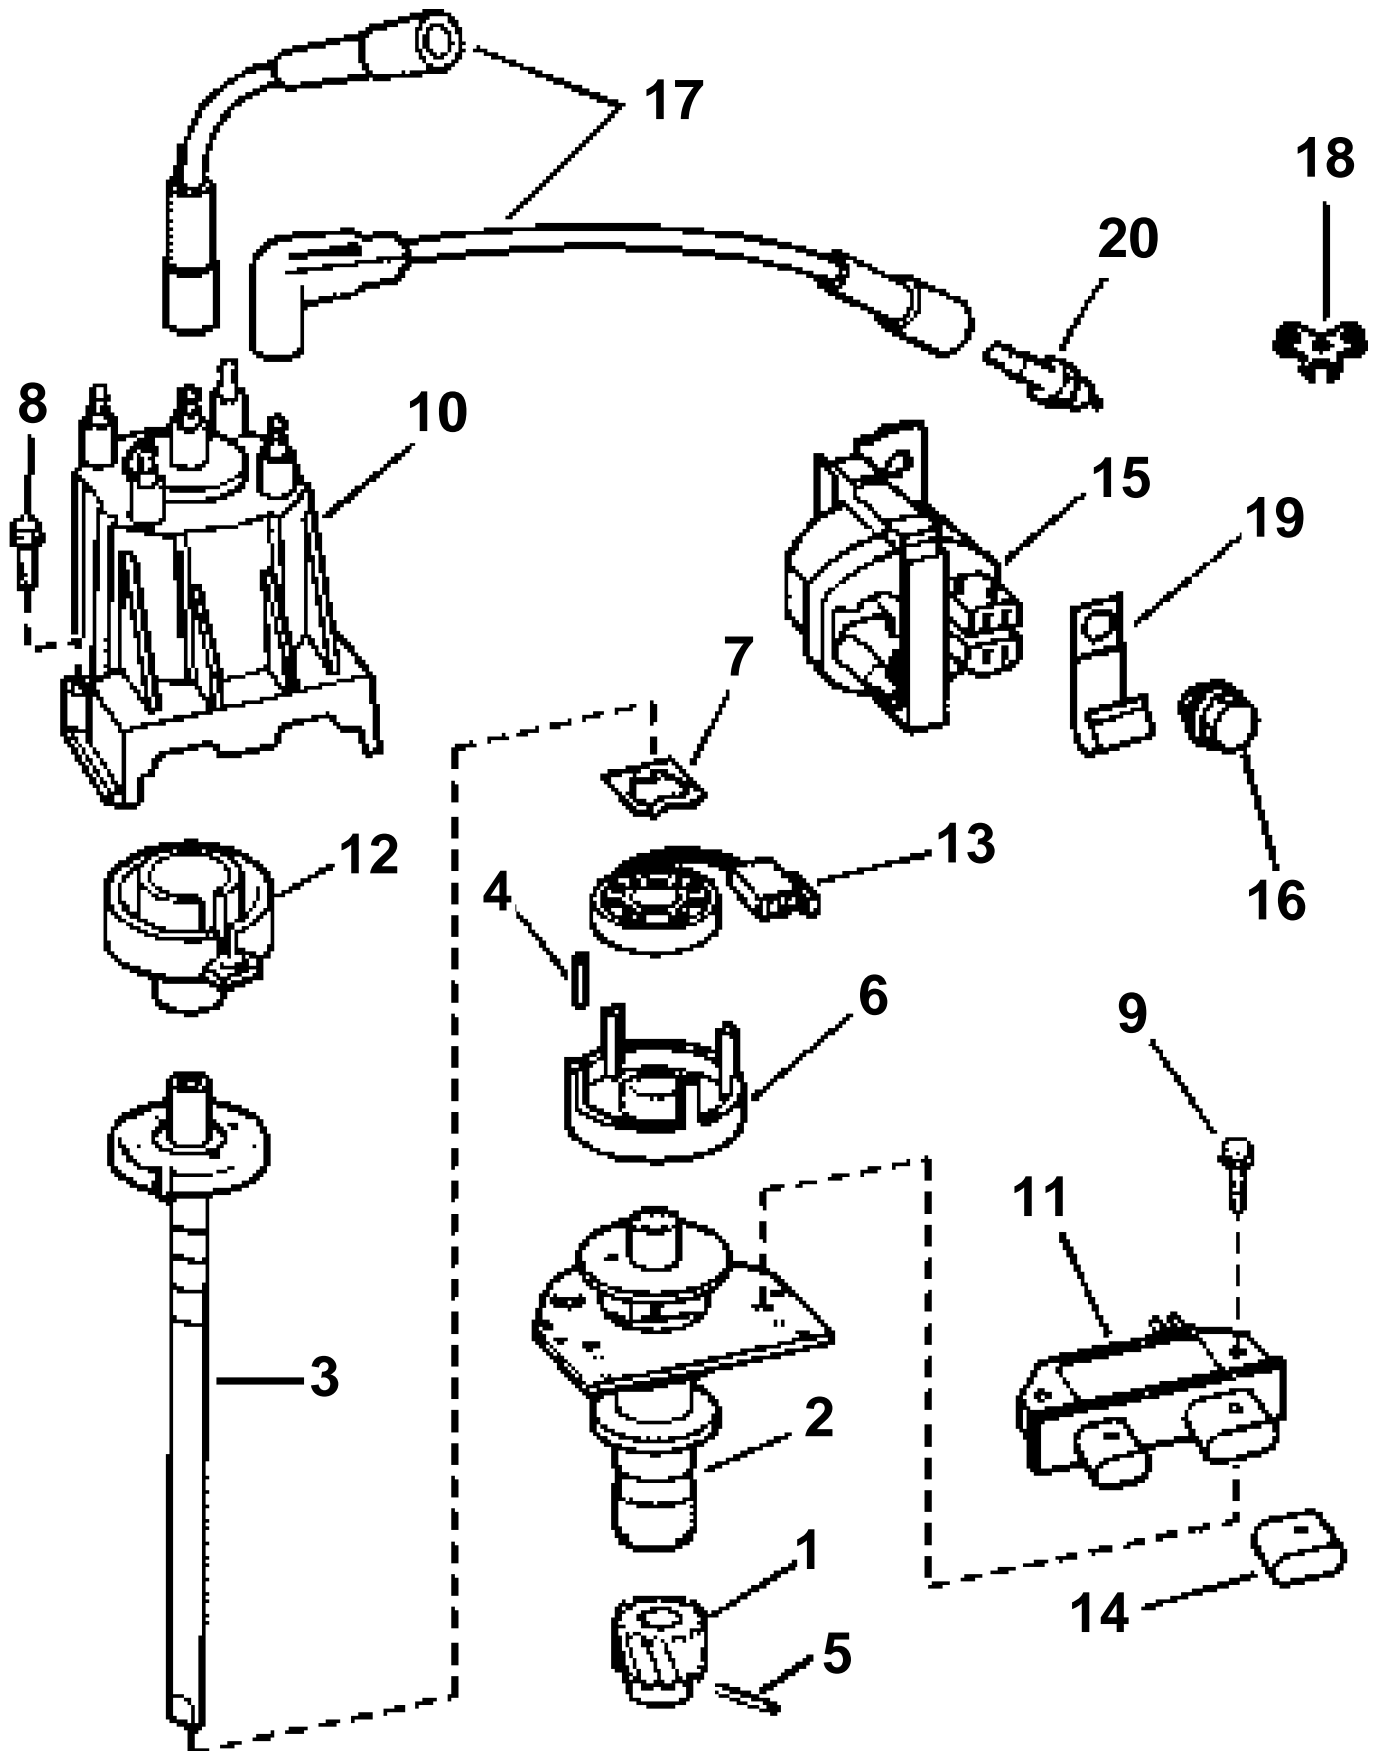

DISTRIBUTOR AND IGNITION COIL

DISTRIBUTOR AND IGNITION COIL

| REF | PART NO. | QTY | DESCRIPTION | NOTES |
|-----|----------|-----|-----------------------------------|-----------|
| | | 1 | Distributor | |
| 1 | 3854263 | 1 | · Gear | |
| 2 | 3854264 | 1 | · Housing | |
| 3 | 3854265 | 1 | · Shaft | |
| 4 | 3853316 | 1 | · Locating pin, Locating | |
| 5 | 3854266 | 1 | · Connector pin, Gear attachment | |
| 6 | 3854267 | 1 | · Pole shoe | |
| 7 | 3853317 | 1 | · Retainer | |
| 8 | 3853318 | 2 | · Screw, Distributor cap | |
| 9 | 3853319 | 2 | · Screw, Module | |
| 10 | 3854260 | 1 | · Distributor cap | |
| 11 | 3854003 | 1 | · Module | |
| 12 | 3854261 | 1 | · Rotor | |
| 13 | 3854001 | 1 | · Coil | |
| 14 | 3850645 | 1 | · Cap | |
| 15 | 3854922 | 1 | Ignition coil | |
| 16 | 3857448 | 2 | Screw, Coil to engine | |
| 17 | 3851815 | 1 | Ignition cable kit | |
| 18 | 3852492 | 2 | · Retainer, 3 wire ignition leads | |
| 19 | 3852092 | 1 | Clamp, Engine cable | |
| 20 | 3851857 | 1 | Spark plug kit, 4-pack | |
| | 3851858 | 1 | Spark plug kit, 24-pack | |
| | 3810230 | 1 | Set | Not shown |